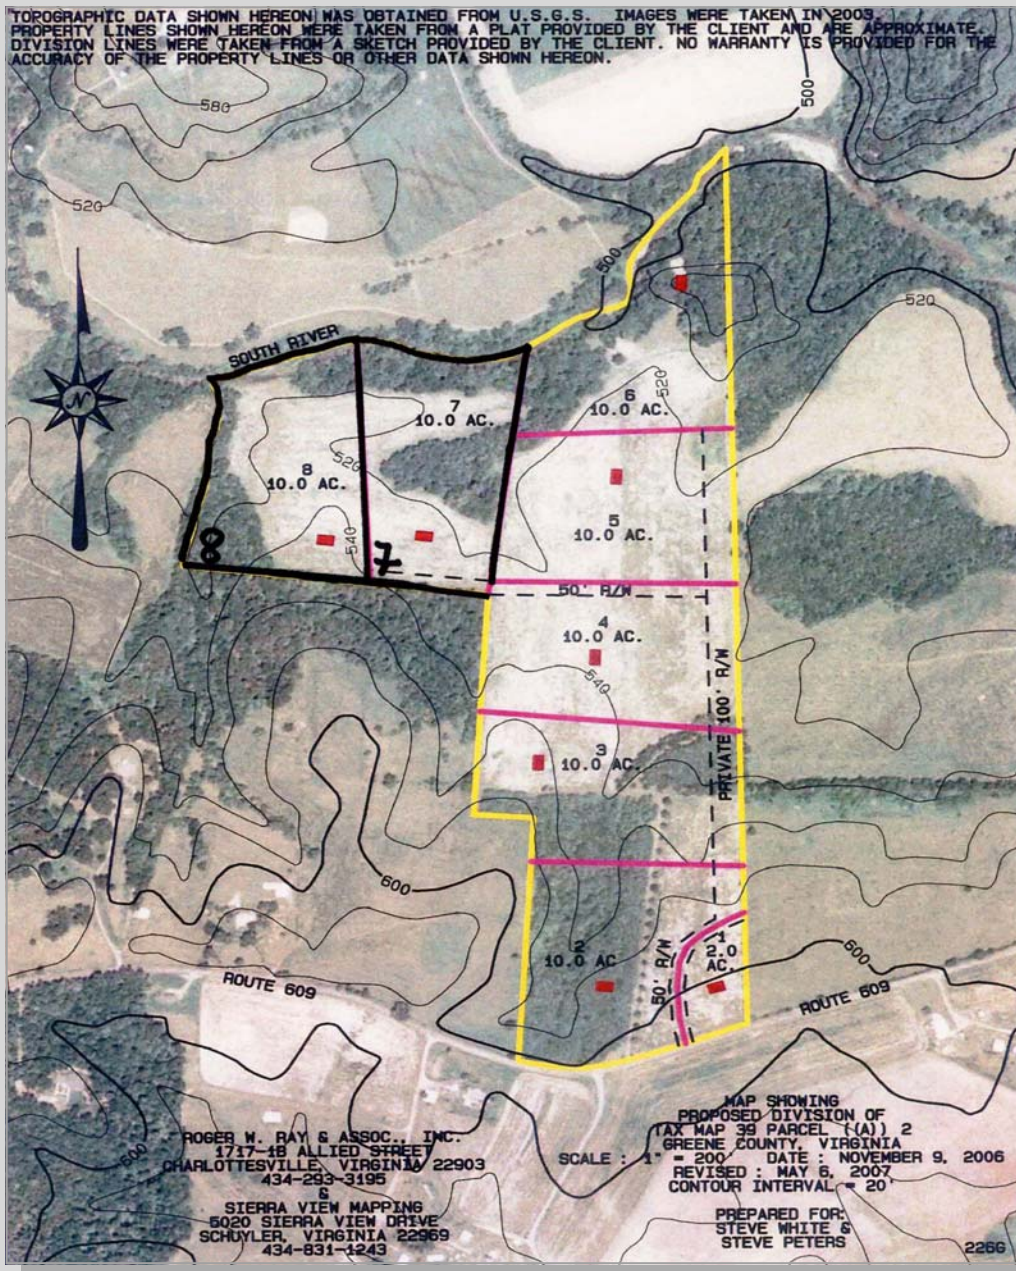

River Ridge

Building Lots

Located just north of Ruckersville in Greene County, these 2 rare, secluded **10-acre** lots enjoy long frontage along the South River, rolling pastures, and bold Blue Ridge mountain views.

Lot 7: \$395,000 MLS #441974

Lot 8: \$395,000 MLS #441972

Directions : From Charlottesville, take 29 N to left onto route 609 (Fredericksburg Rd) for 2.2 miles to right onto property.

Jim Bonner The Land Office (434) 951-5102 www.landofc.com